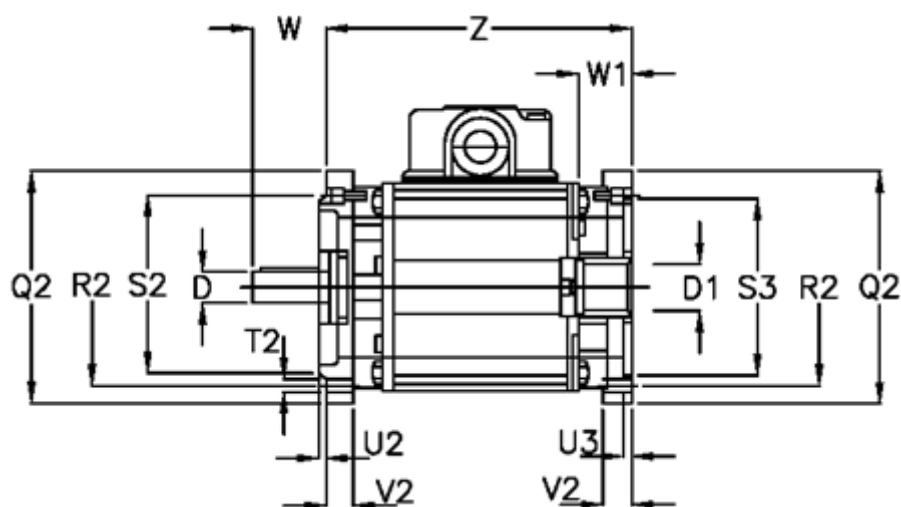

Article number: 4580908025

Description: Brake-Clutch combination
NFF 09-80-EH-B14

Measures

D = 19	U2 = 3.0
D1 = 19	U3 = 3.5
Q2 = 120	V2 = 14
R2 = 100	W = 40
S2 = 80	W1 = 41
S3 = 80	Z = 160
T2 = M6	
T3 = 7	